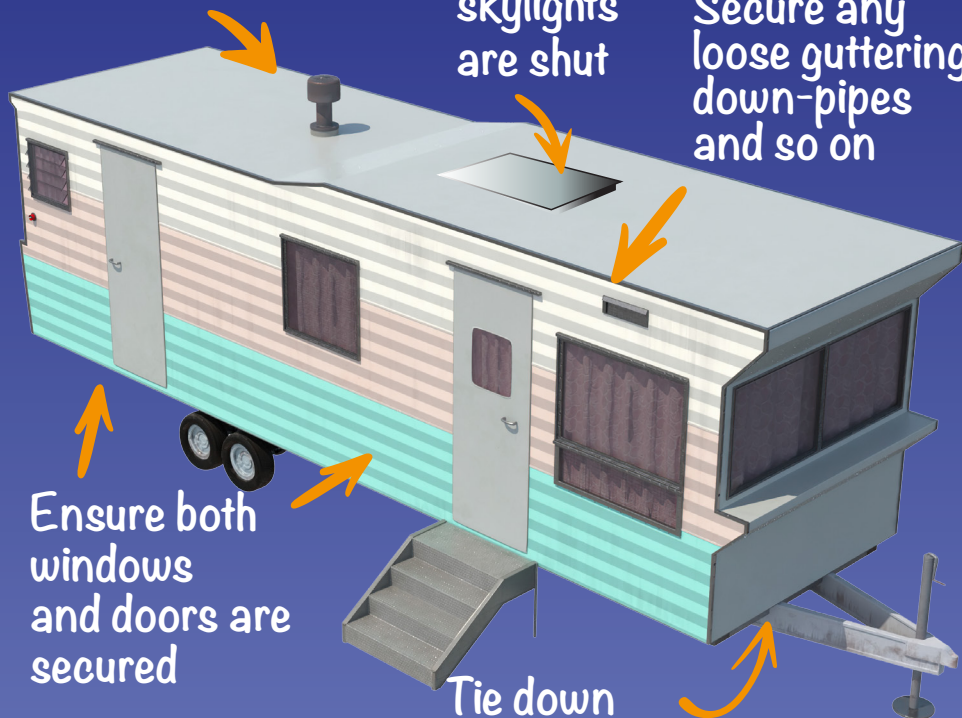

## Handy tips for securing properties

TV aerials brackets  
should be checked

Ensure  
skylights  
are shut

Secure any  
loose guttering  
down-pipes  
and so on

Ensure both  
windows  
and doors are  
secured

## Other items to be checked

Any loose items should be locked away in your shed / storage boxes or in the mobile home itself to prevent potential damage to your mobile or any neighbouring mobiles from debris hitting the external panels.