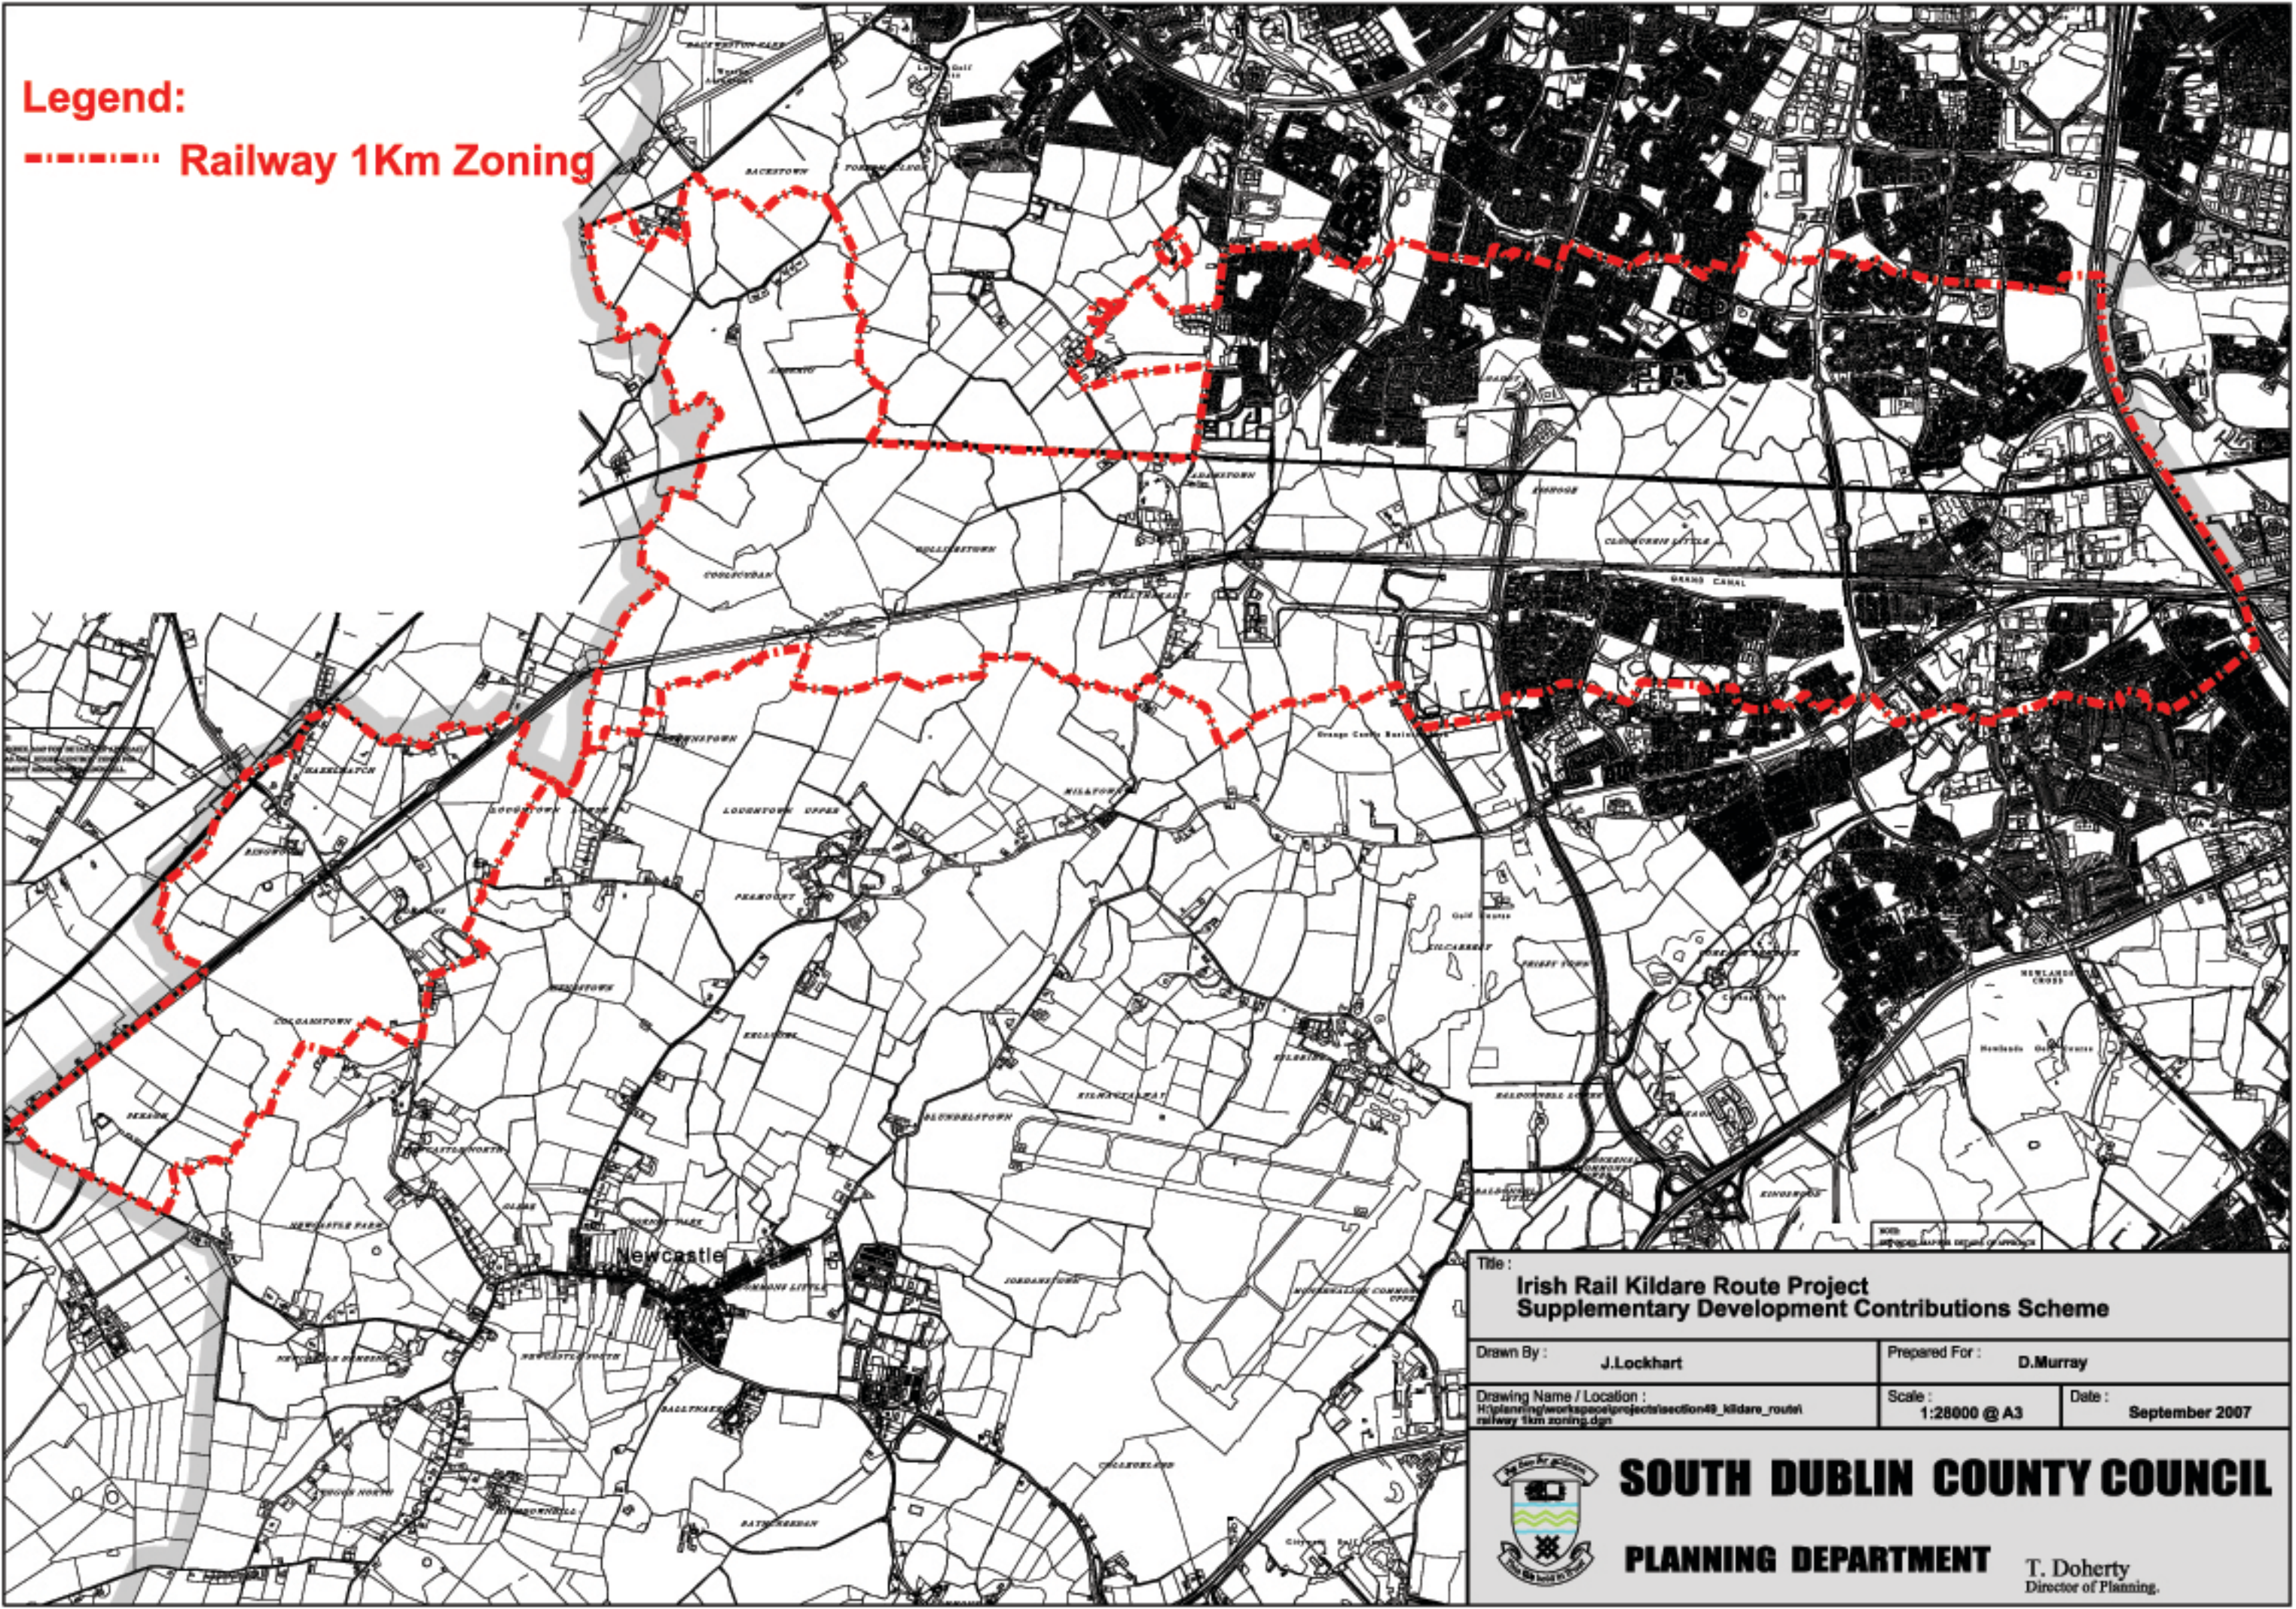

**Legend:**  
- - - - - Railway 1Km Zoning

Title : <b>Irish Rail Kildare Route Project Supplementary Development Contributions Scheme</b>		
Drawn By : J.Lockhart	Prepared For : D.Murray	
Drawing Name / Location : H:\planning\workspace\projects\section49_kildare_route\ railway 1km zoning.dgn	Scale : 1:28000 @ A3	Date : September 2007

**SOUTH DUBLIN COUNTY COUNCIL**

**PLANNING DEPARTMENT**

T. Doherty  
Director of Planning.