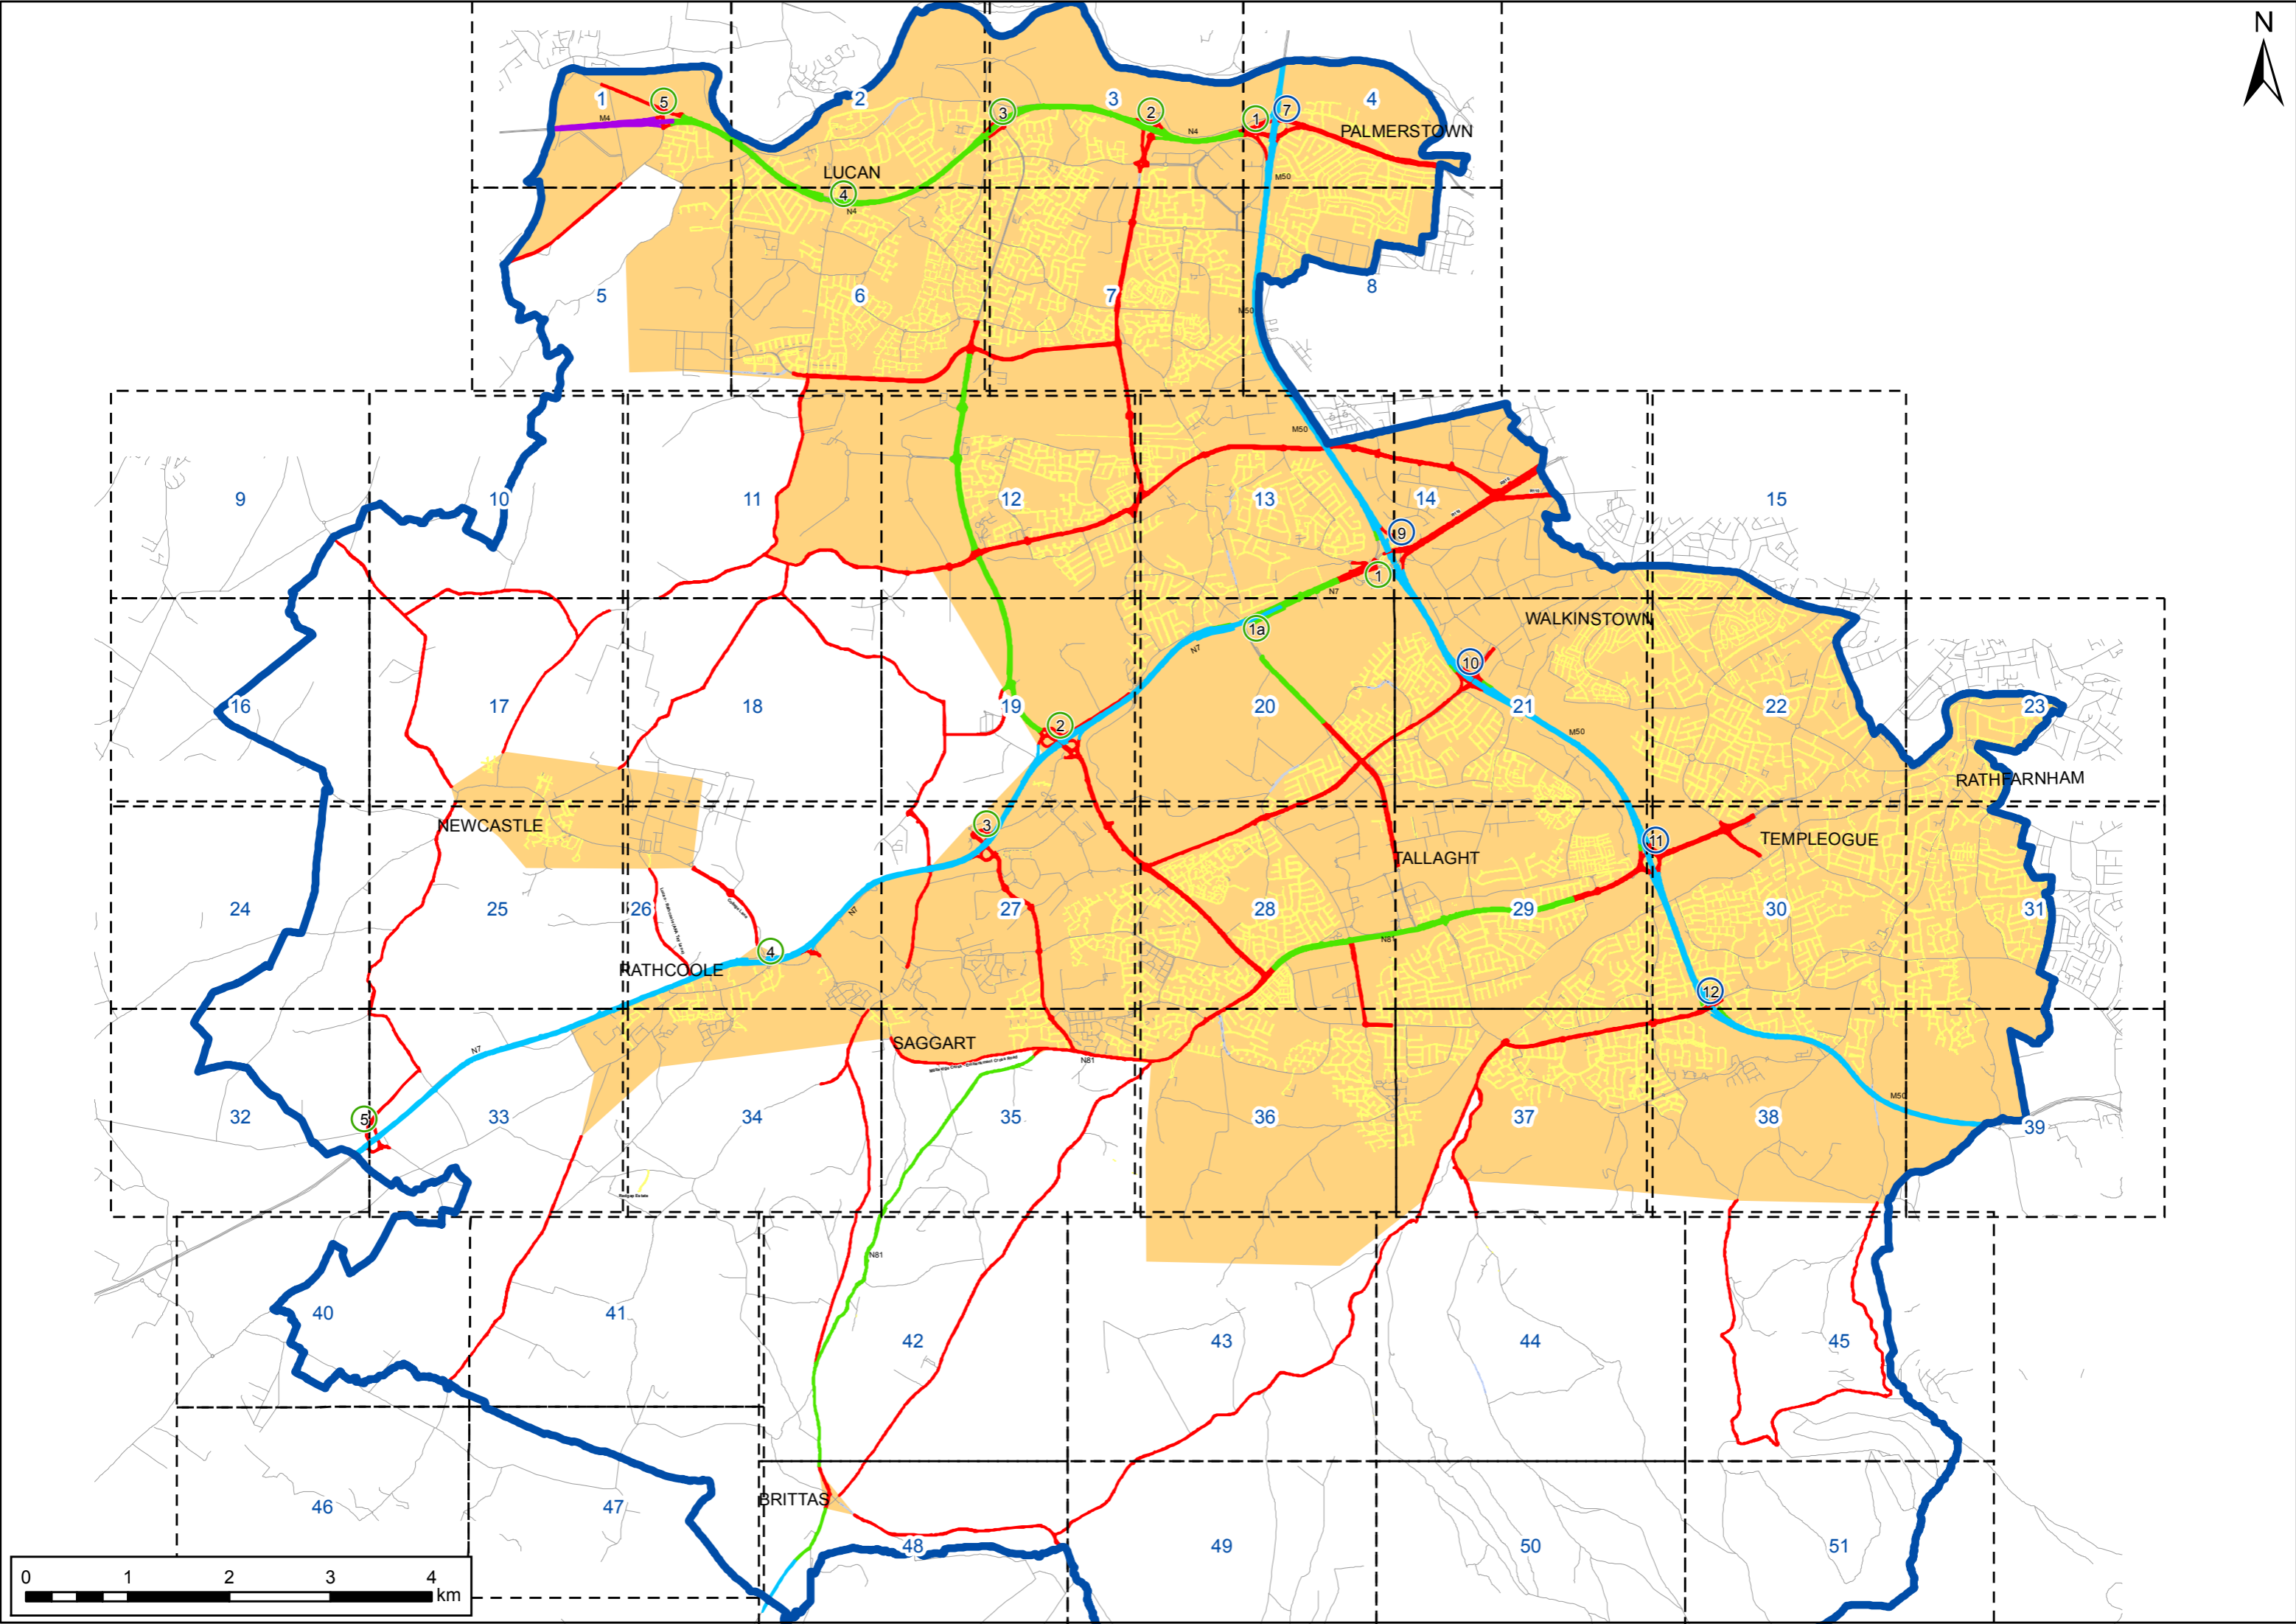

South Dublin County Council Speed Limit Review 2017

Maps Reference NO: SL/2017/01

1:8000 Extract Maps

Note:

This book of maps has been produced for reference only.
The Maps are numbered to facilitate ease of reference.

LUCAN

1

2

6

3

PALMERSTOWN

4

N4