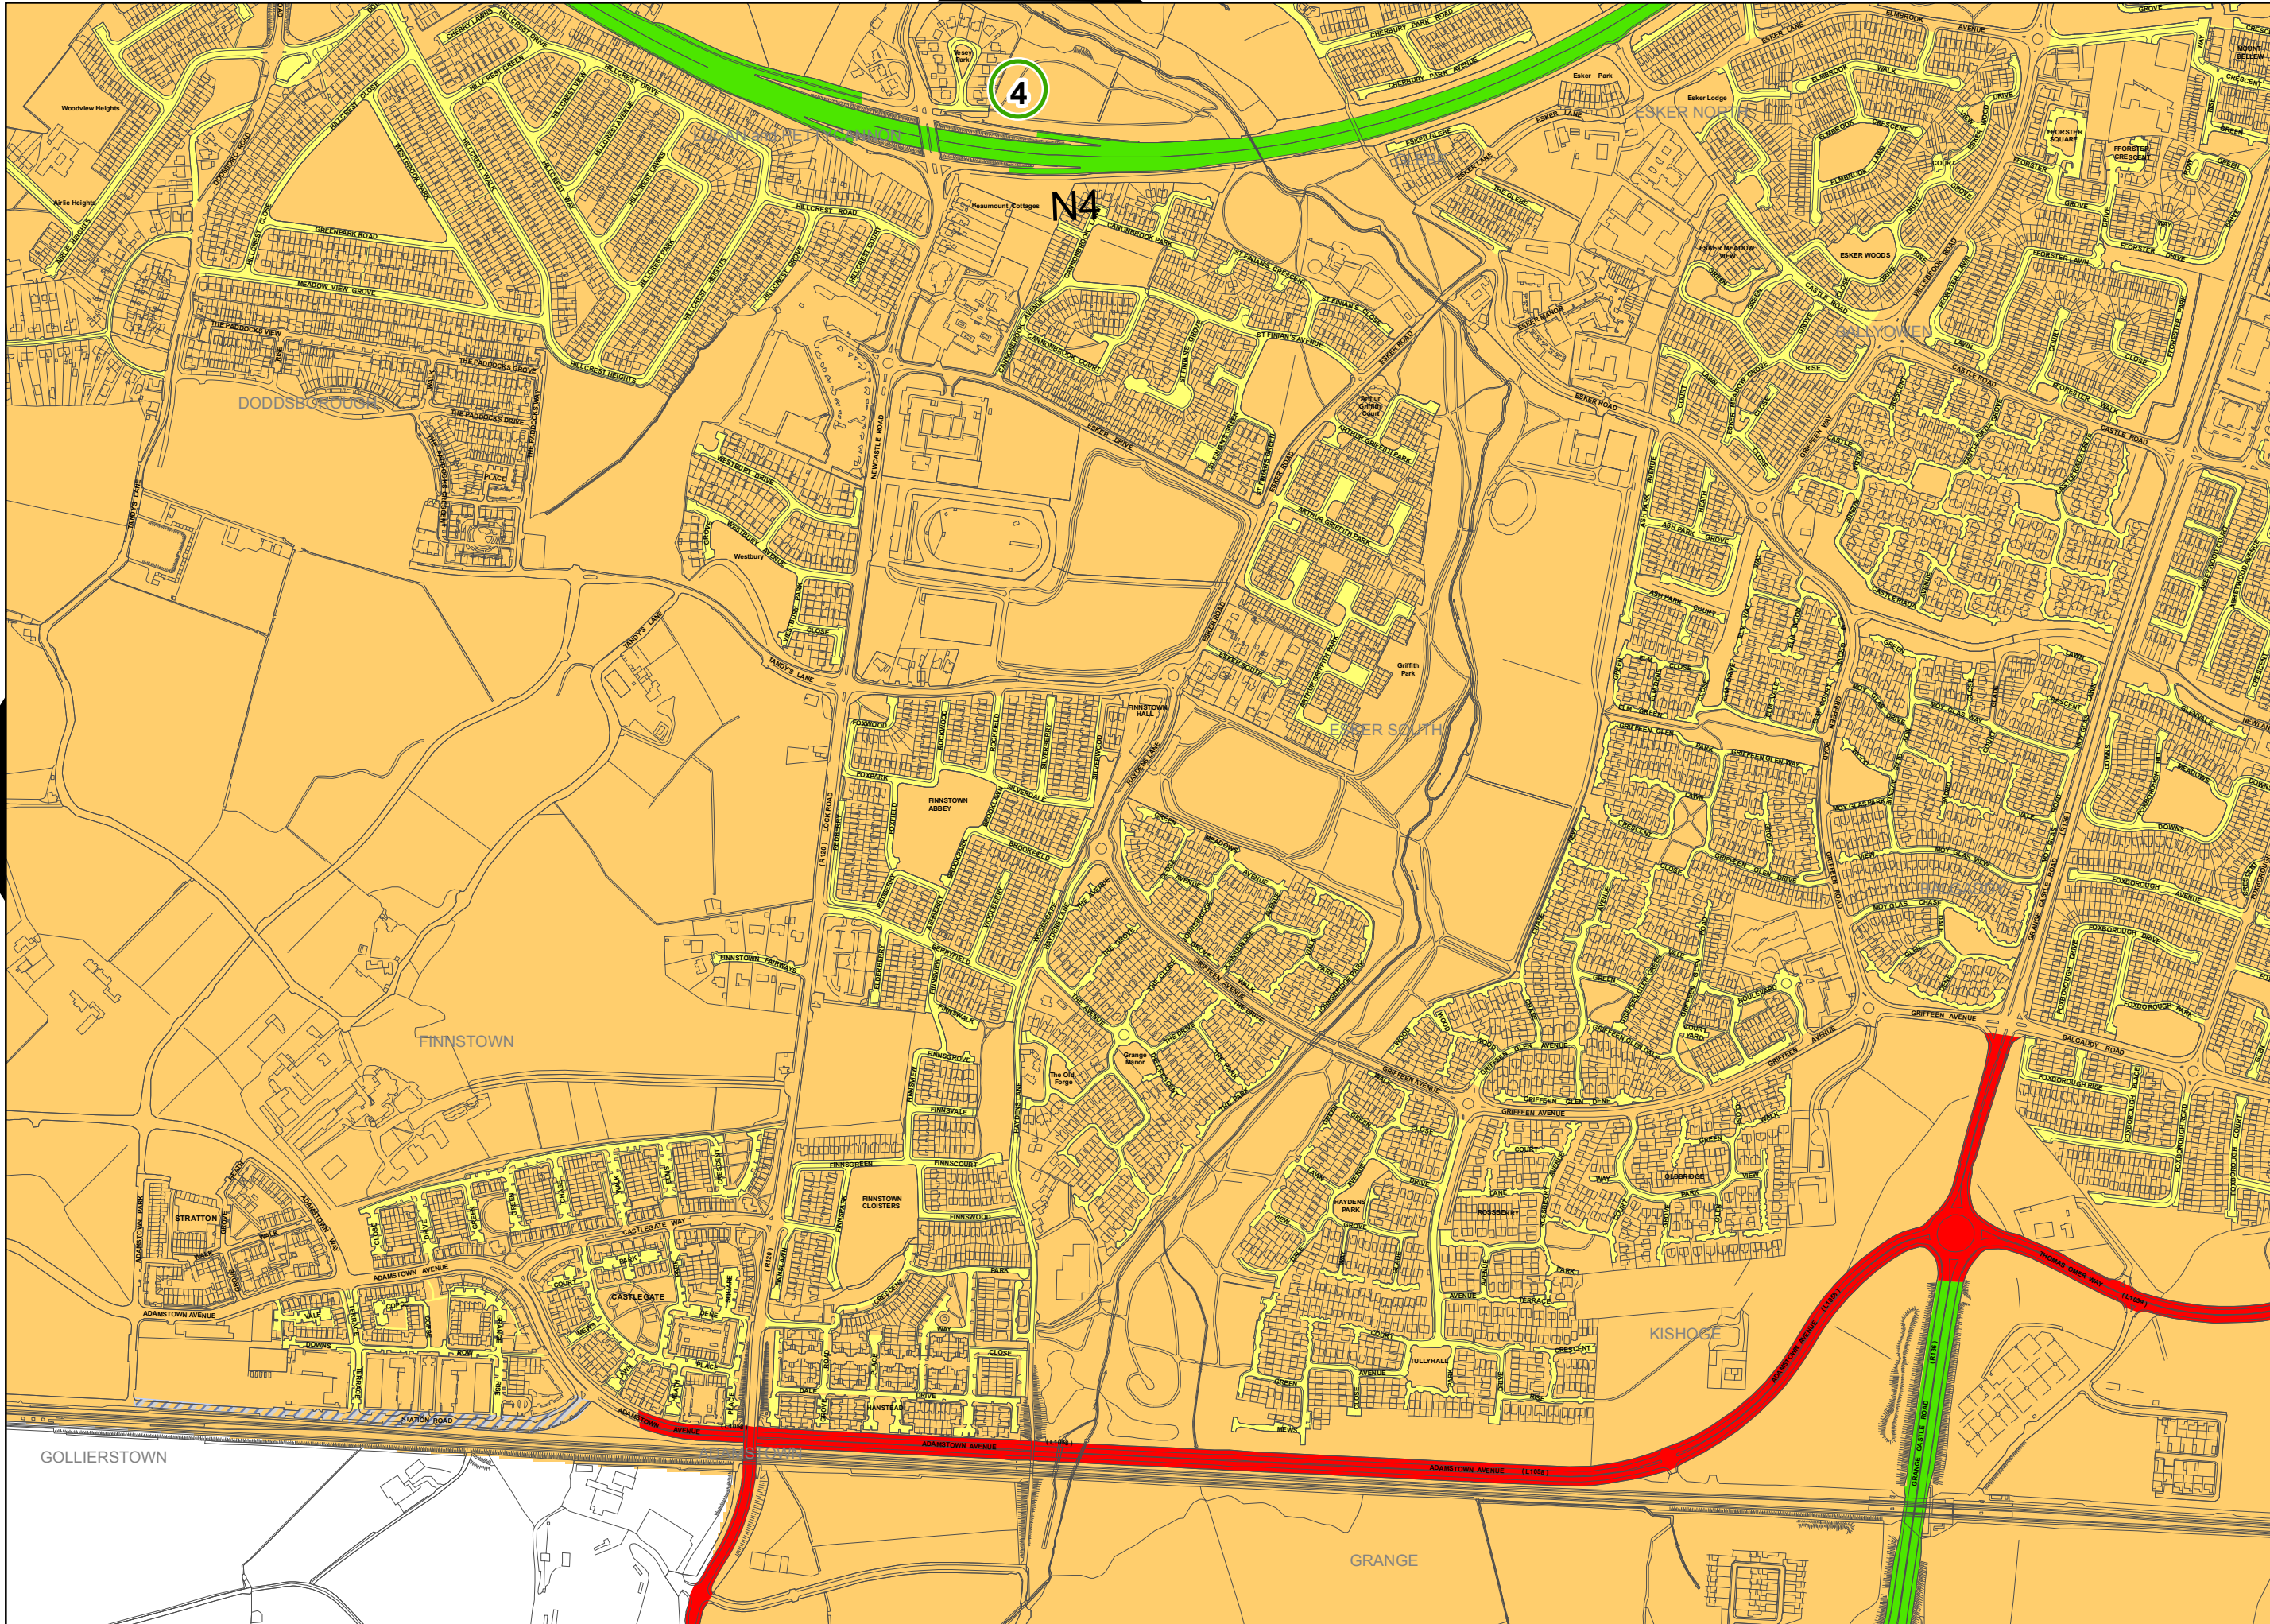

4

N4

FINNSTOWN

GOLLIERSTOWN

GRANGE

KISHORE