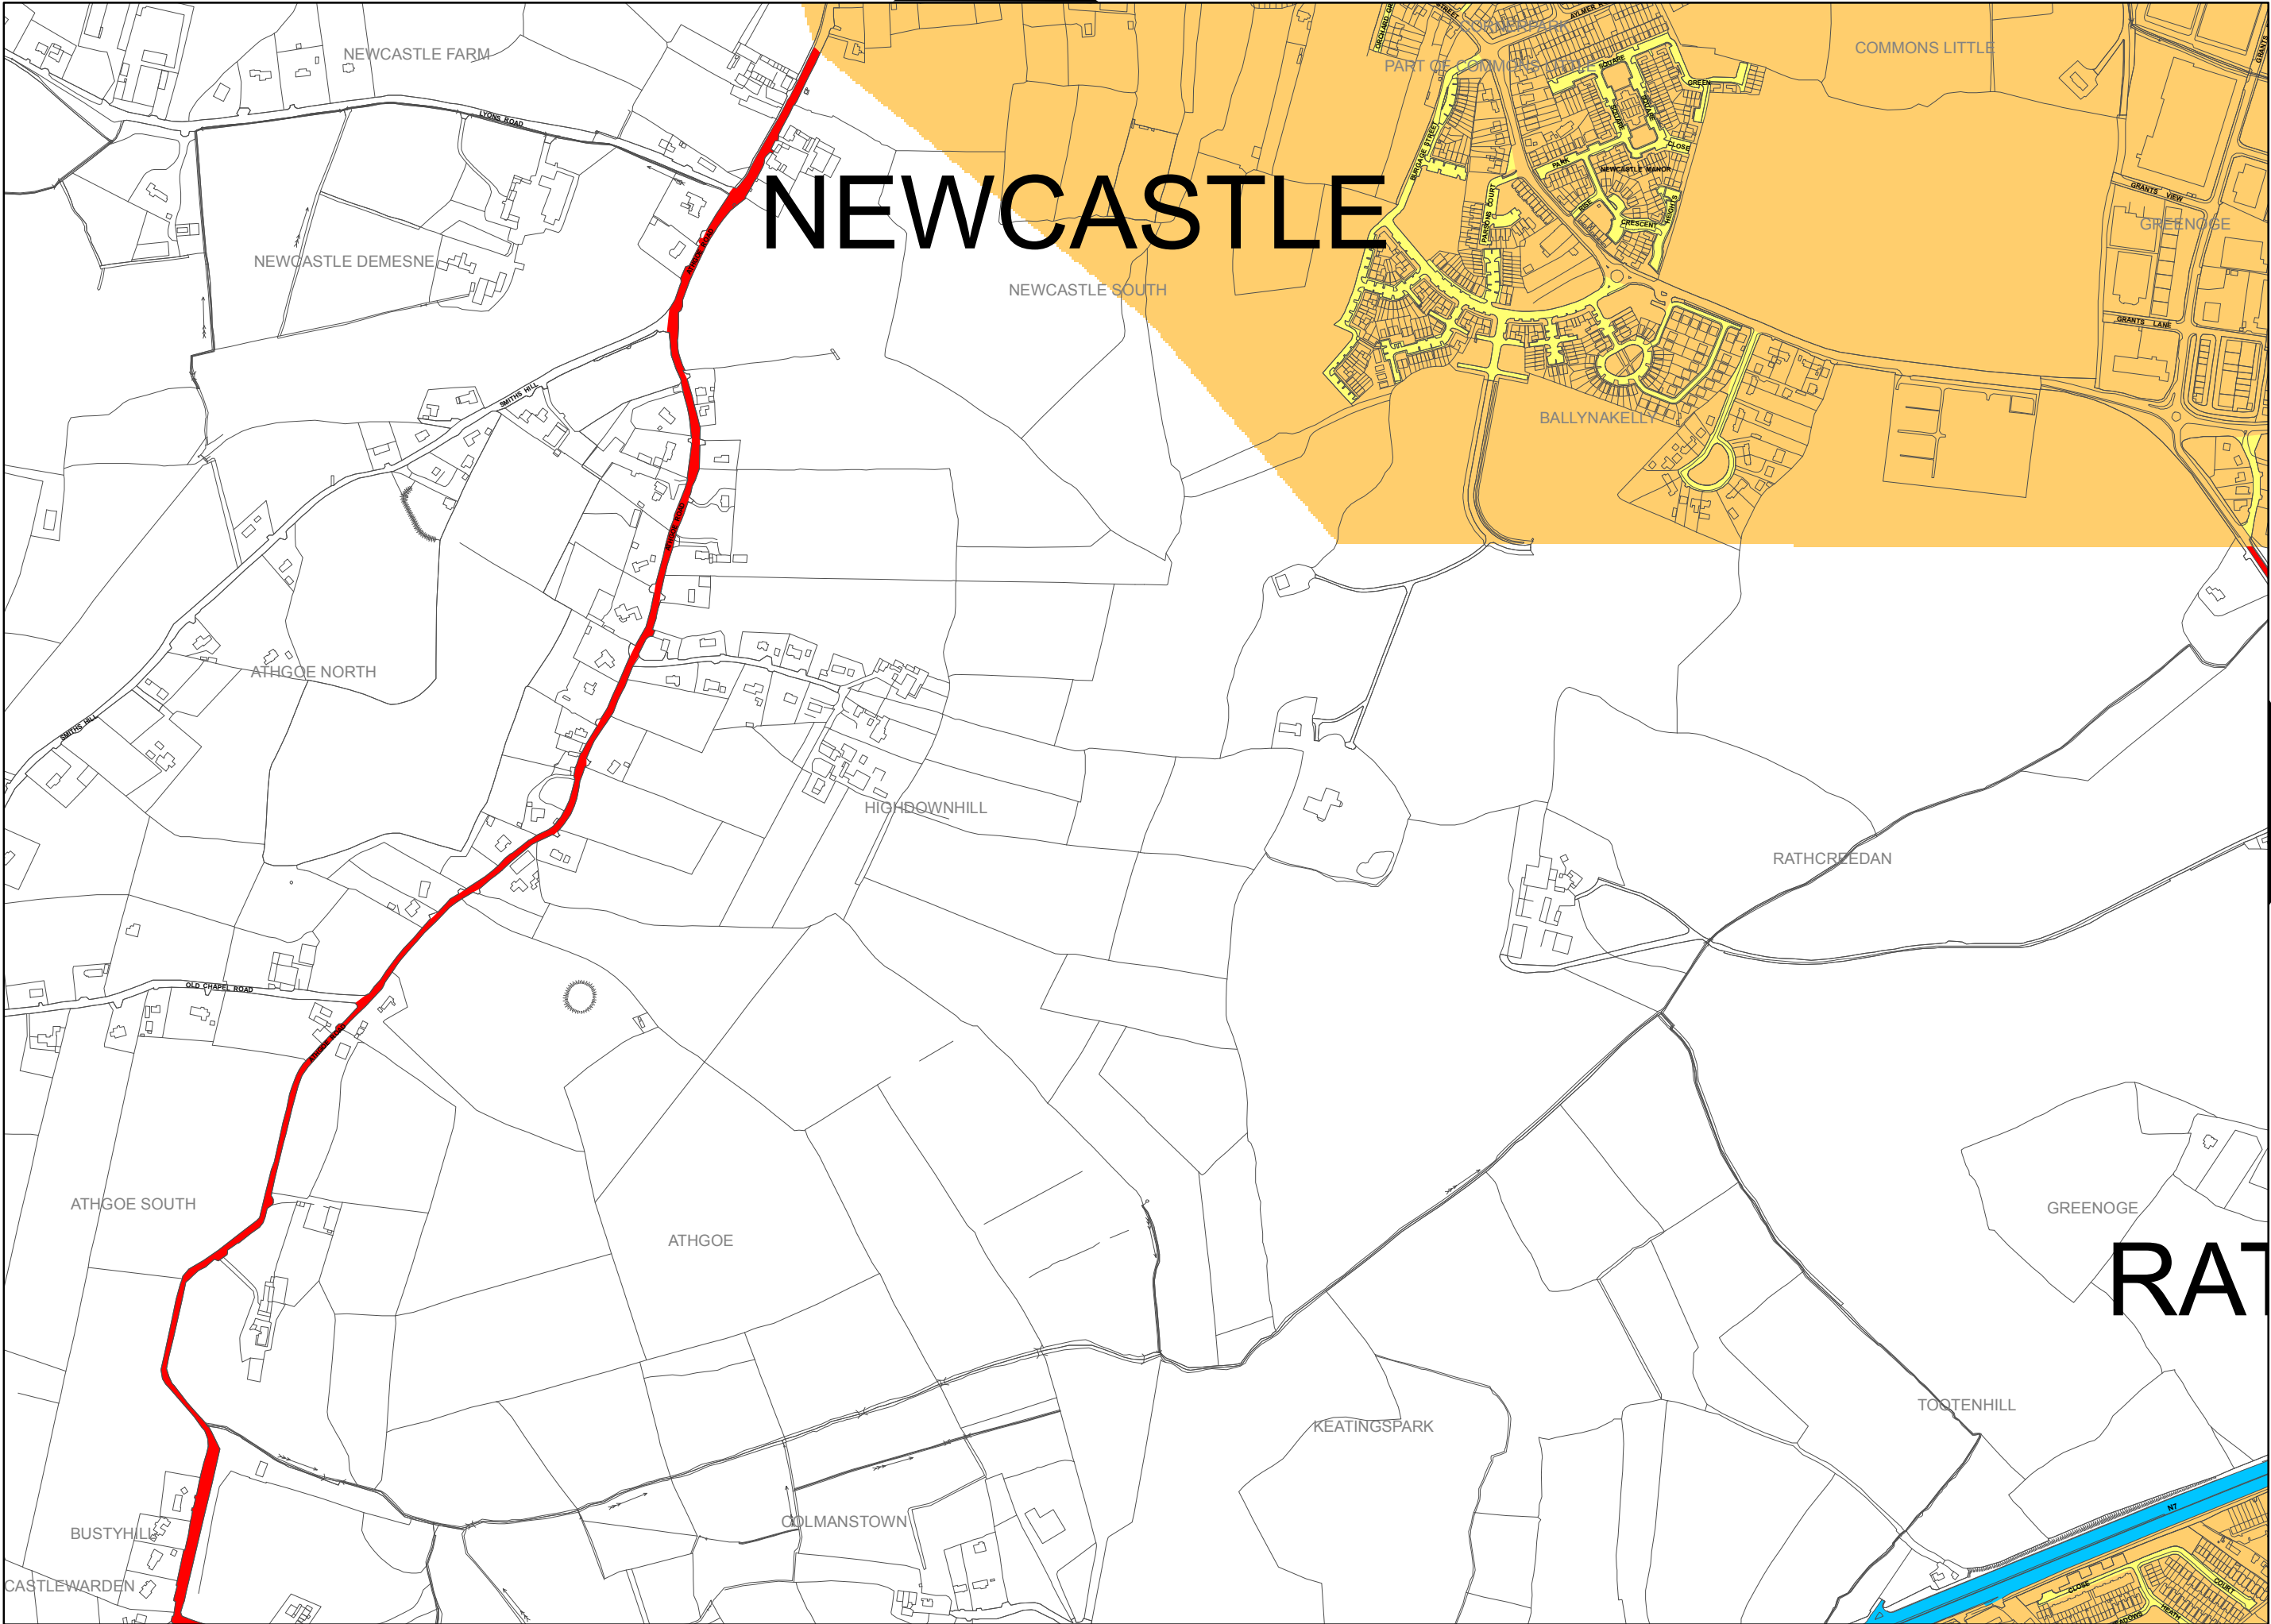

NEWCASTLE

RAT