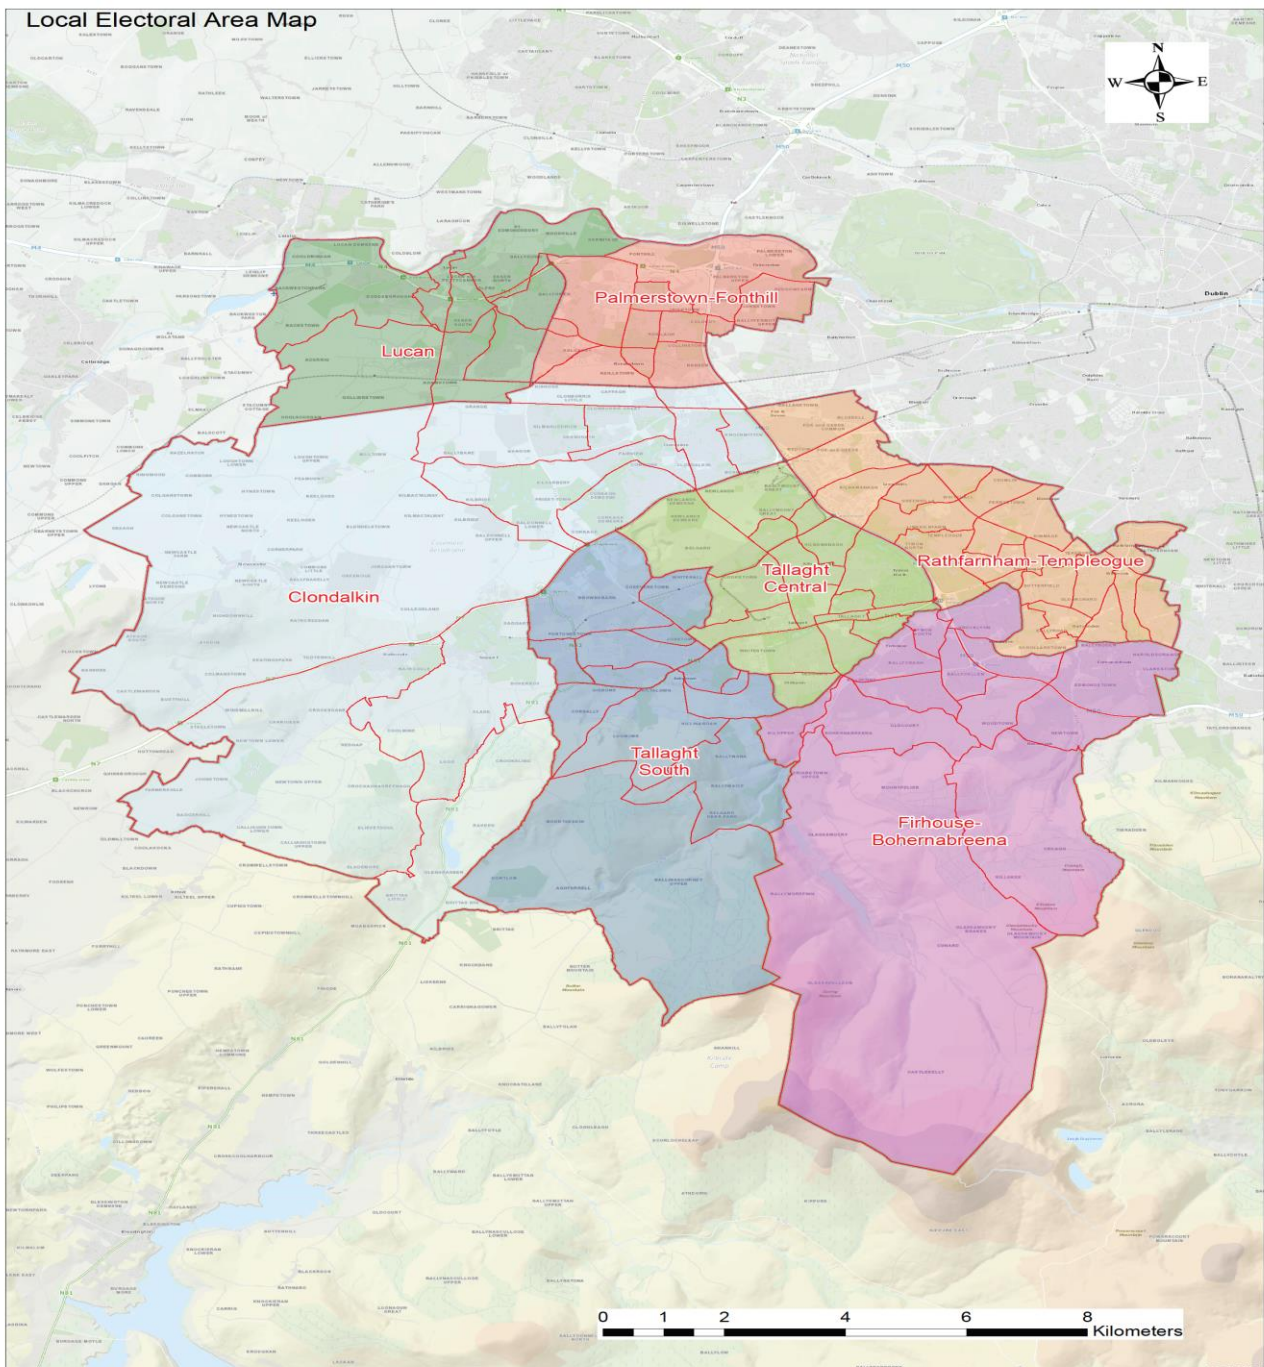

SOUTH DUBLIN COUNTY COUNCIL COMHAIRLE CONTAE ÁTHA CLIATH THEAS

POLLING SCHEME 2020

SCHEME OF POLLING DISTRICTS AND POLLING PLACES

Local Electoral Area Boundary Committee No. 2 Report 2018

Scheme of Polling Districts and Polling Places 2020